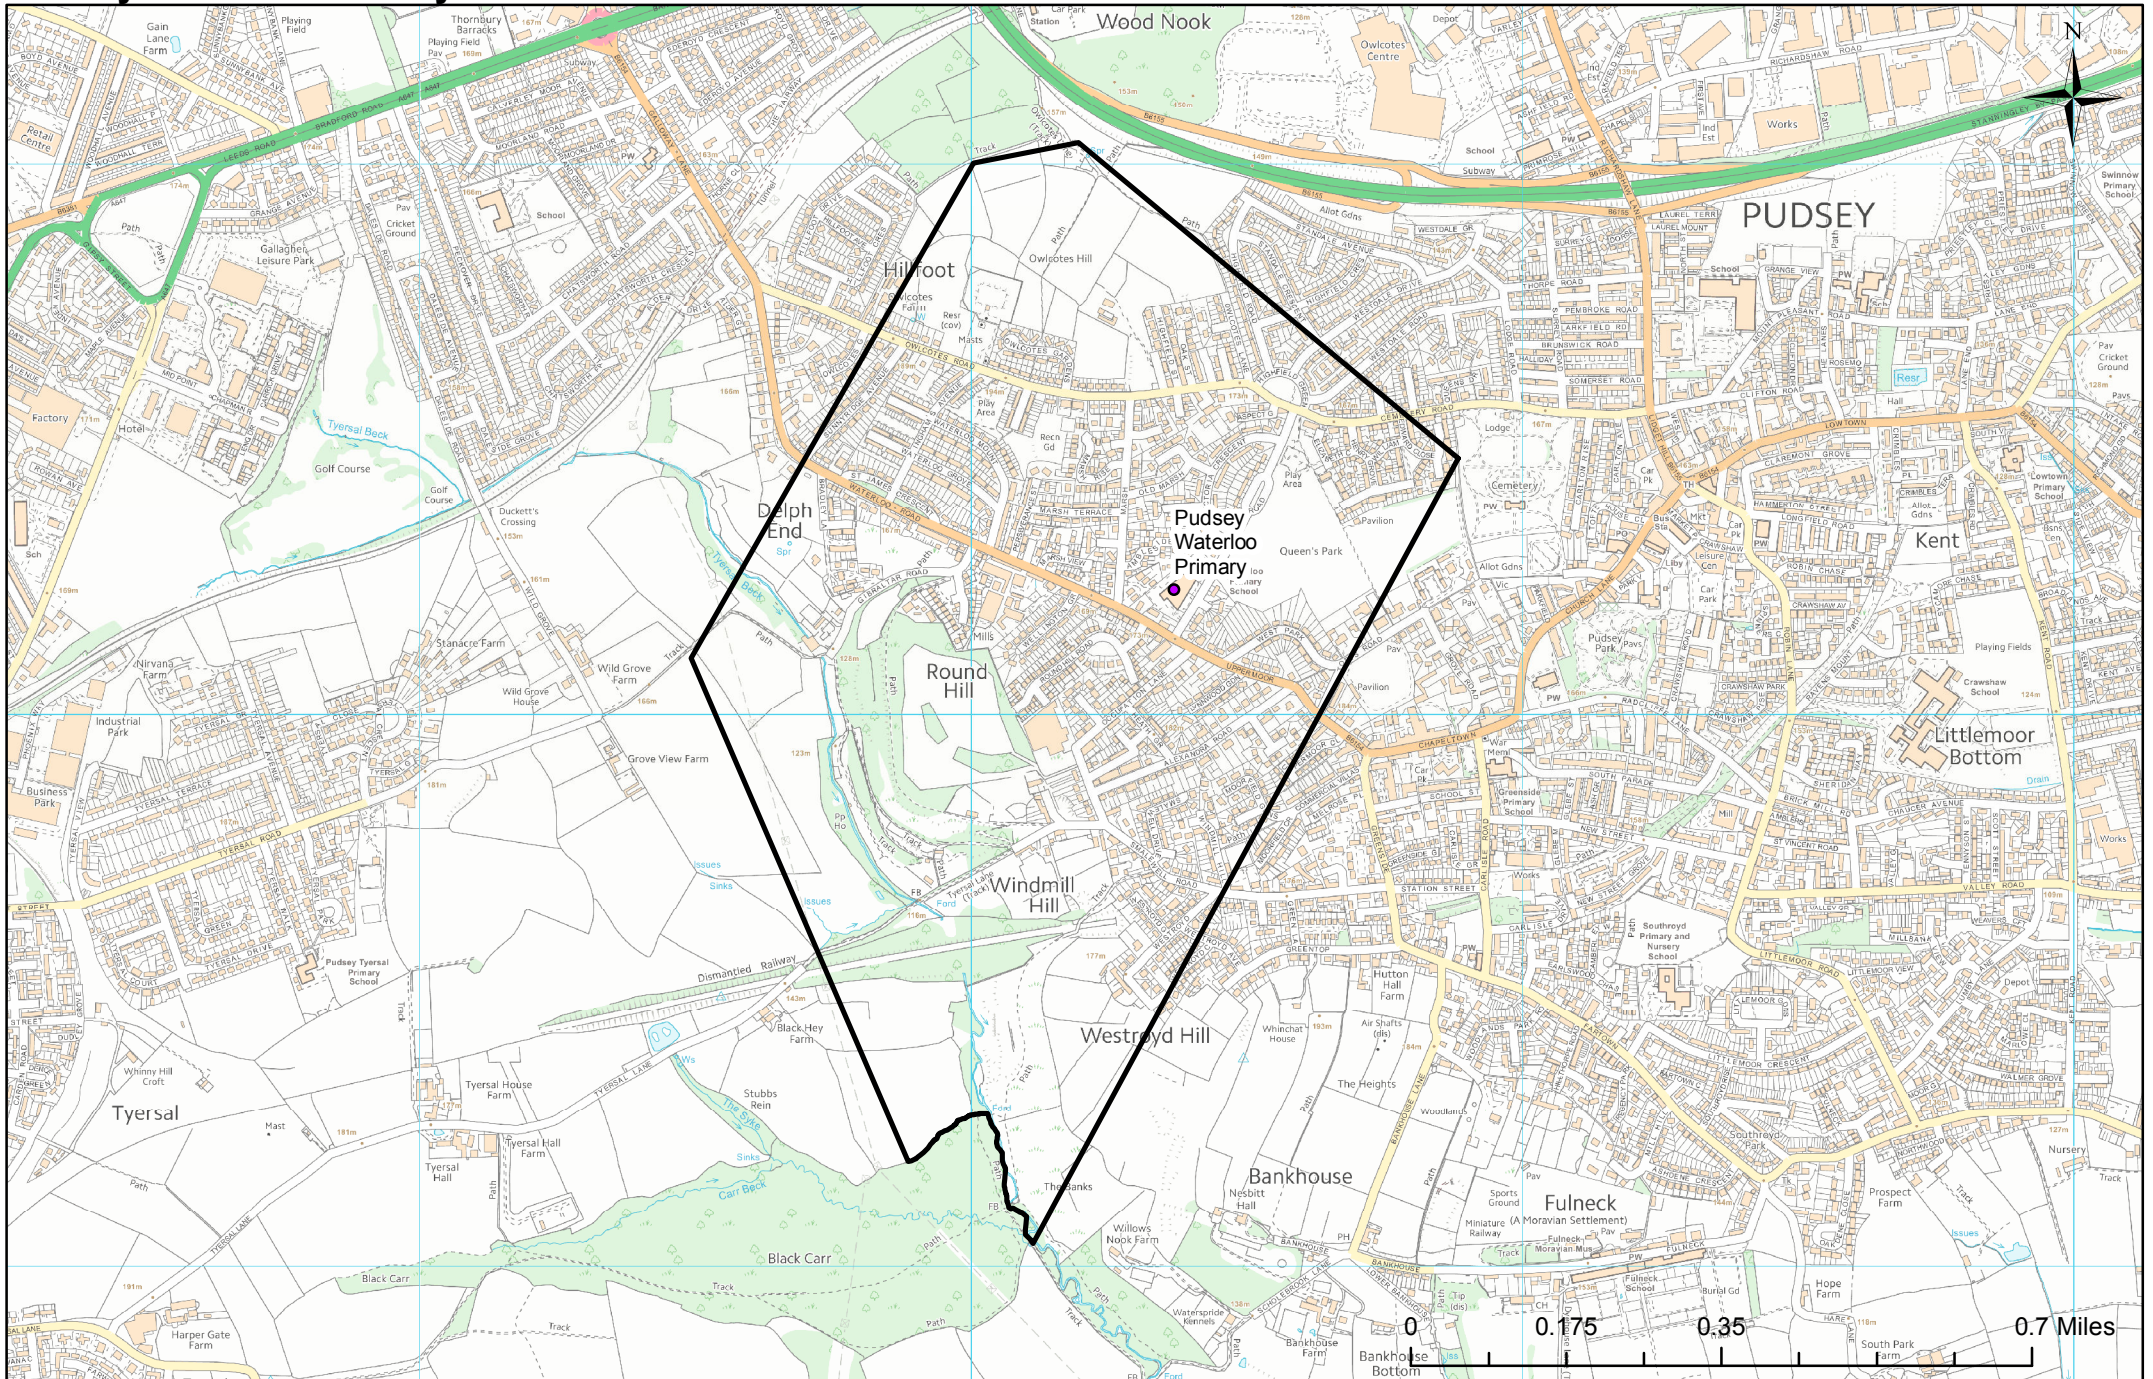

# Pudsey Waterloo Primary

© Crown Copyright. Leeds City Council - 100019567 (2019)

This map produced by the Children's Performance Service, Children's Services, Leeds City Council.

Produced: 07/10/2019

Filepath: U:\CHILDRENS PERFORMANCE SERVICES\Work\Sufficiency & Demographics\School Org\Requests\2019

**Legend**

-  School
-  Catchment Area